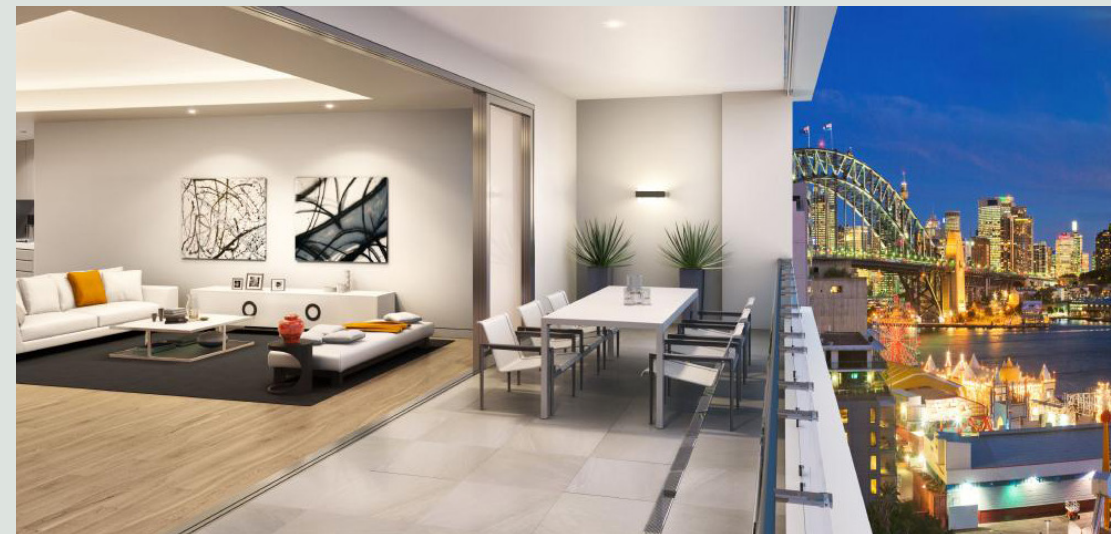

WHERE STYLE AND FUNCTION GO HAND-IN-HAND

Geberit concealed cisterns and buttons, used at the Astonia Residences on Sydney's North Shore, provide elegant solutions for the discerning homeowner.

Opposite page: Geberit's extensive range of elegant button designs and finishes can complement the look of any contemporary bathroom.

This page, top: The Astonia Residences offer magnificent vistas across Lavender Bay to the Sydney Harbour Bridge.

This page, bottom: Geberit concealed cisterns enable design flexibility and help to maximize space in the bathroom.

More and more Australian homeowners are preferring an urban lifestyle close to infrastructure and amenities. The Astonia Residences, located in Milsons Point on Sydney's North Shore, is a boutique development of eight apartments catering to this preference while also providing a sense of luxury and spaciousness.